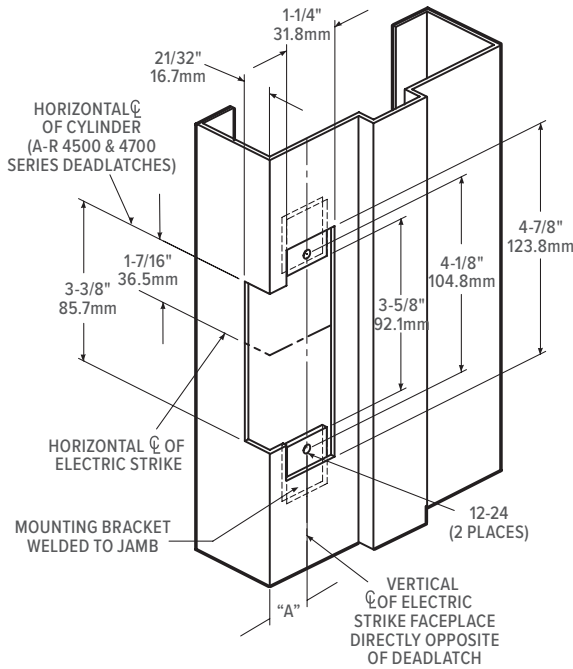

7440 Dimensions

Jamb Preparation

Installation

How to Order

7440 Electric Strike: Specify quantity and the following information. Order related products separately.

MODEL	FEATURES*	FINISH	
7440	M	628	
	- None	313 Dark Bronze Anodized	628 Clear Anodized
	M Monitored	335 Black Anodized	629 Bright Stainless
		605 Bright Brass	630 Satin Stainless
		606 Satin Brass	