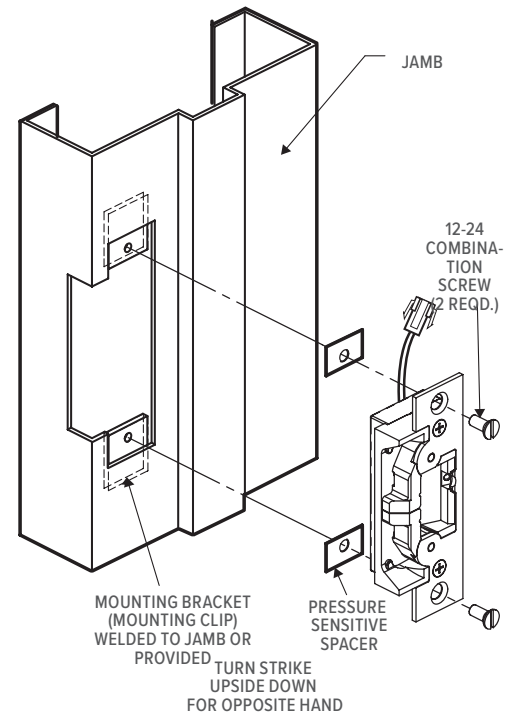

7440 Dimensions

Jamb Preparation

Installation

How to Order

7440 Electric Strike: Specify quantity and the following information. Order related products separately.

MODEL	FEATURES*	FINISH	
7440	M	628	
	- None	313 Dark Bronze Anodized	628 Clear Anodized
	M Monitored	335 Black Anodized	629 Bright Stainless
		605 Bright Brass	630 Satin Stainless
		606 Satin Brass	