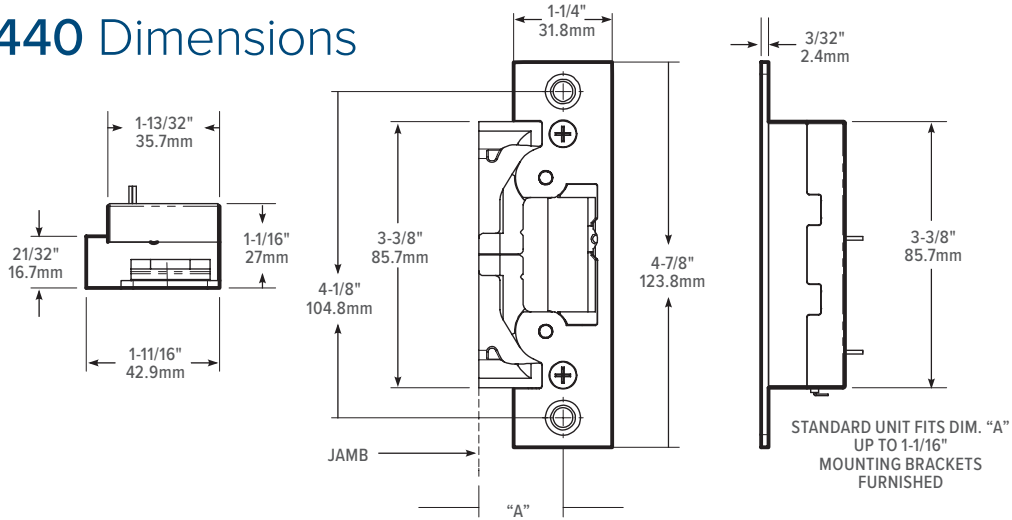

7440 Dimensions

Jamb Preparation

Installation

How to Order

7440 Electric Strike: Specify quantity and the following information. Order related products separately.

MODEL	FEATURES*	FINISH	
7440	M	628	
	- None	313 Dark Bronze Anodized	628 Clear Anodized
	M Monitored	335 Black Anodized	629 Bright Stainless
		605 Bright Brass	630 Satin Stainless
		606 Satin Brass	